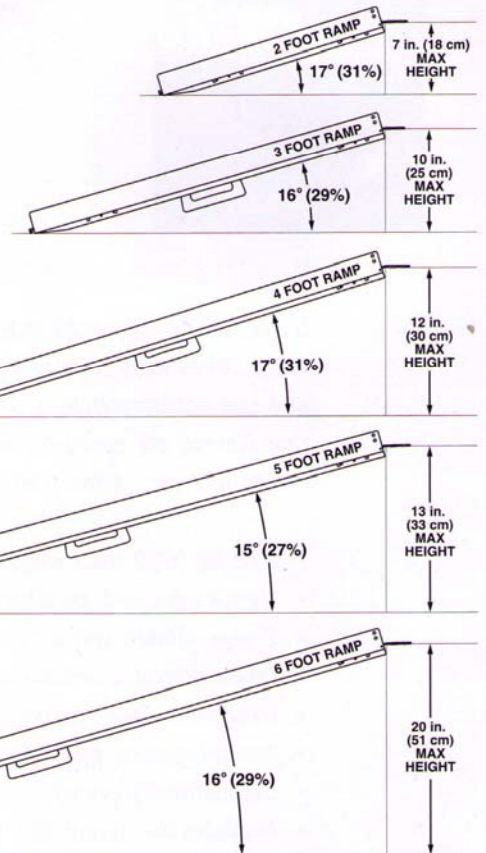

SilverStar™ Ramps

A Division of Pride Mobility Products® Australia

Single Fold Ramps

° = degree of slope
% = percent grade

				16° (29%)	20 in. (51 cm)
				15° (27%)	14 in. (36 cm)
			15° (27%)	13° (23%)	13 in. (33 cm)
		17° (31%)	13° (23%)	11° (20%)	12 in. (30 cm)
		15° (27%)	11° (20%)	10° (18%)	11 in. (28 cm)
	16° (29%)	12° (21%)	9° (16%)	8° (14%)	10 in. (25 cm)
	15° (27%)	11° (20%)	9° (16%)	7° (12%)	9 in. (23 cm)
	13° (23%)	10° (18%)	8° (14%)	6° (11%)	8 in. (20 cm)
17° (31%)	11° (20%)	8° (14%)	7° (12%)	6° (11%)	7 in. (18 cm)
15° (27%)	10° (18%)	7° (12%)	6° (11%)	5° (9%)	6 in. (15 cm)
12° (21%)	8° (14%)	6° (11%)	5° (9%)	4° (7%)	5 in. (13 cm)
10° (18%)	6° (11%)	5° (9%)	4° (7%)	3° (5%)	4 in. (10 cm)
7° (12%)	—	—	—	—	3 in. (8 cm)
2 ft. (61 cm)	3 ft. (91 cm)	4 ft. (122 cm)	5 ft. (152 cm)	6 ft. (183 cm)	

Ramp Length (feet/cm)

Rise (inches/cm)

SPECIFICATIONS

Length	Width Folded	Width Unfolded	Weight
61cm (2')	37.5cm (14.75")	75cm (29.5")	5kg (12.0 lbs.)
91cm (3')	37.5cm (14.75")	75cm (29.5")	8kg (17.5 lbs.)
122cm (4')	37.5cm (14.75")	75cm (29.5")	11kg (23.5 lbs.)
152cm (5')	37.5cm (14.75")	75cm (29.5")	13kg (29.5 lbs.)
183cm (6')	37.5cm (14.75")	75cm (29.5")	16kg (35.0 lbs.)