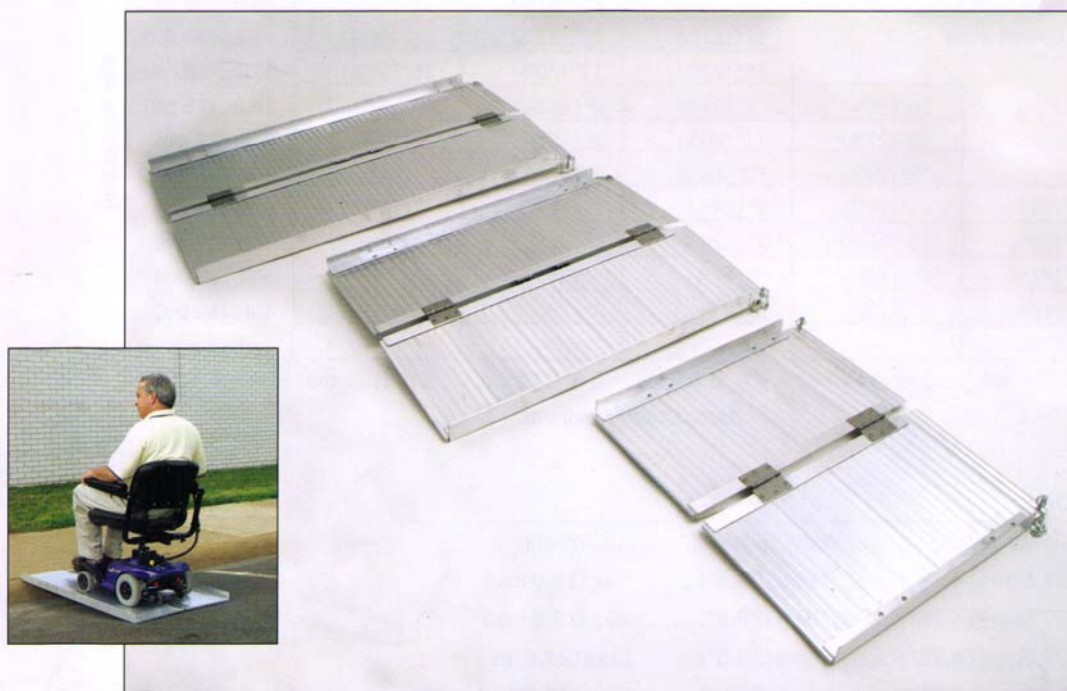

Single Fold Ramps

Silver Star™ single-fold ramps from Pride® offer a reliable solution for transitioning curbs, thresholds, and other obstacles. They are available in several different lengths and can accommodate a weight capacity of 272 kg (600 lbs.) Plus, lightweight Silver Star Ramps are easily portable, making them ideal for home and travel.

Single-fold ramps from Silver Star...For home and travel.

- 272 kg (600 lbs.) weight capacity
- Lightweight and portable
- 2-year limited warranty
- Quick delivery, nationwide distribution
- Integrated, high traction surface
- Comprehensive product line
- Competitively priced
- Available in: 61cm (2') • 91cm (3') • 122cm (4') • 152cm (5') • 183cm (6')